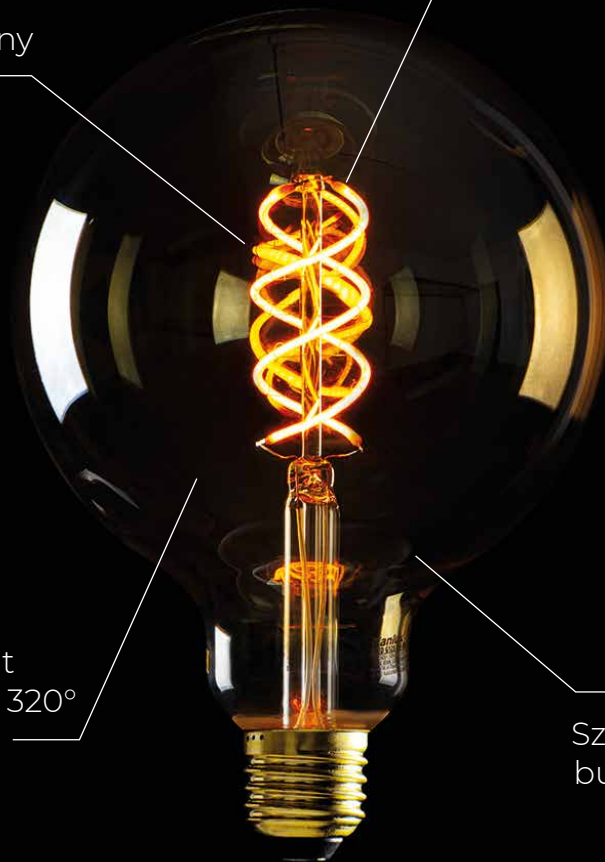

Kanlux

Dekoracyjny, spiralny
filament

Temperatura
barwowa
SW – Super Warm

Szeroki kąt
świecenia 320°

Szkło w kolorze
bursztynowym

A woman with dark hair is sitting in a modern, light-colored chair. She is wearing a black top and shiny, metallic-looking leggings. She has her hands behind her head and is looking down with a thoughtful expression. In the foreground, a large, glowing, spherical lamp with a textured surface is visible, casting a warm light. The background features a wall with a grid pattern. The image is split diagonally by a dark blue and black graphic element.

Kanlux

Dzięki wyjątkowej
temperaturze
barwowej płomienia
1800K

zbudujesz odpowiedni
nastrój w każdym
pomieszczeniu.

The image shows a modern interior space, likely a cafe or restaurant. The walls are made of light-colored stone or brick. A large window with a dark frame is the central feature, looking out onto a bright outdoor area. In front of the window, there is a long, dark wooden table with several tufted, dark brown upholstered chairs on either side. A row of potted plants sits on the table. The ceiling has exposed wooden beams and several hanging light bulbs. The overall atmosphere is warm and contemporary.